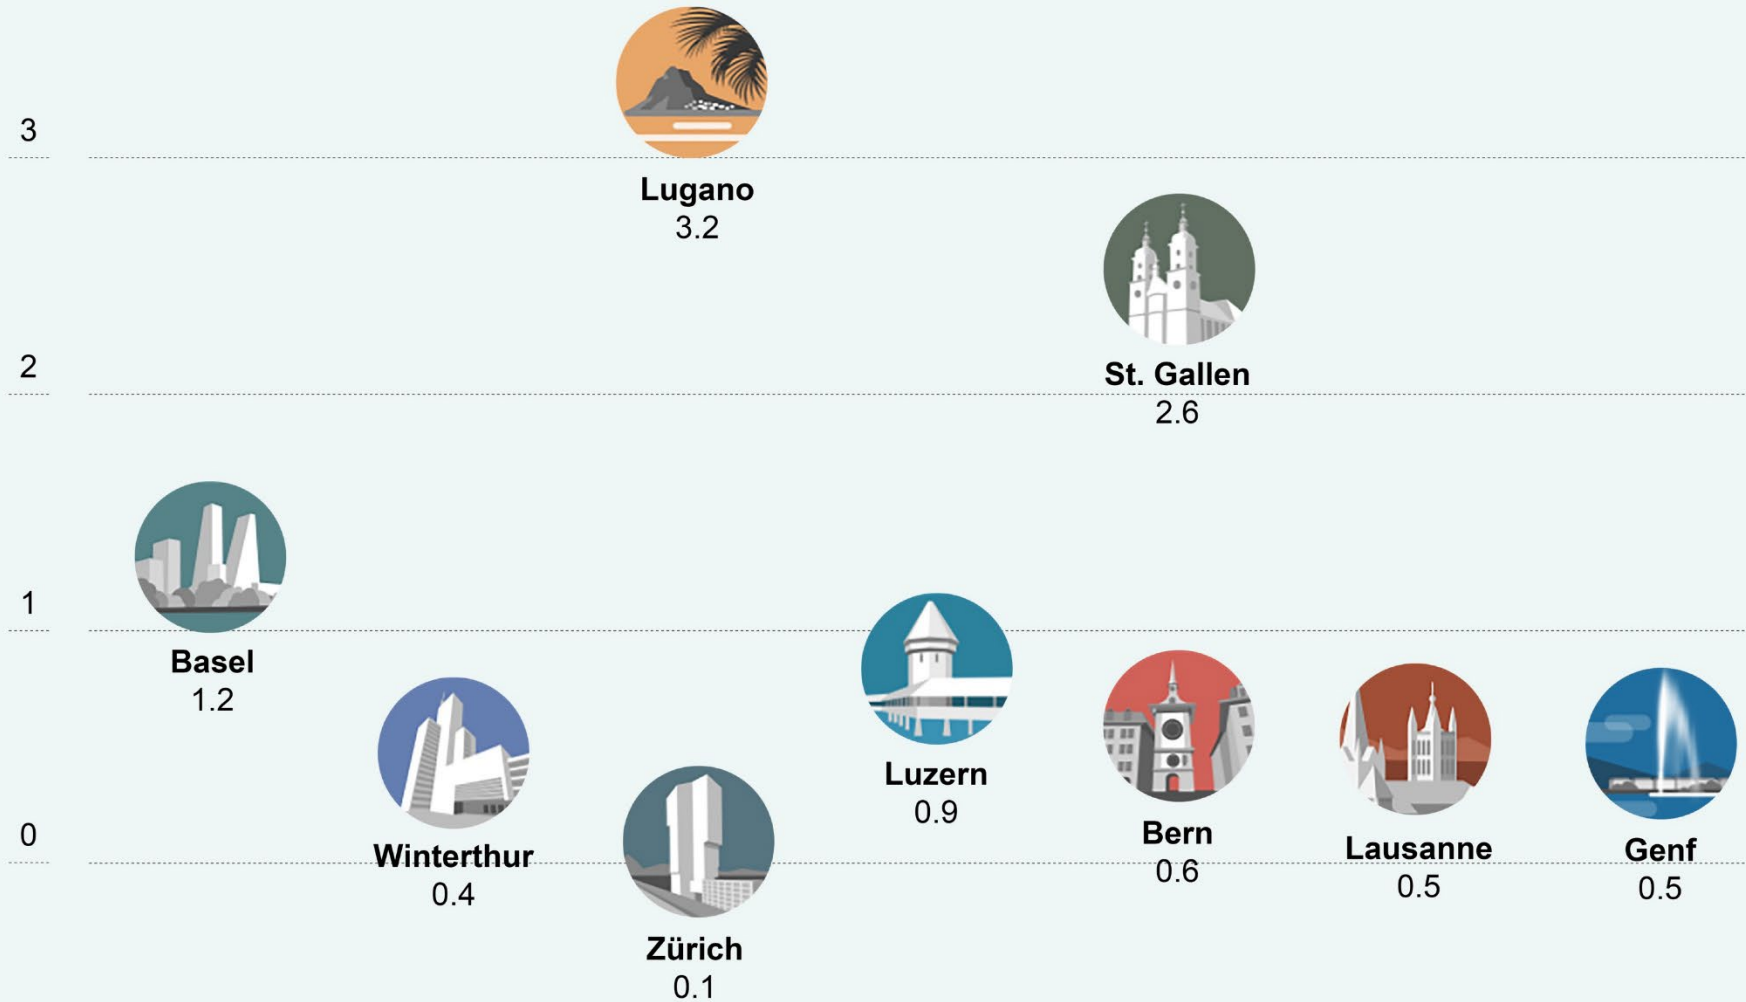

Unisport

Unisport

Kultur und Freizeit

Kultur und Freizeit

Agenda

A decorative graphic in the top right corner consisting of several overlapping, rounded yellow shapes of varying sizes, resembling a splash or a cluster of bubbles.